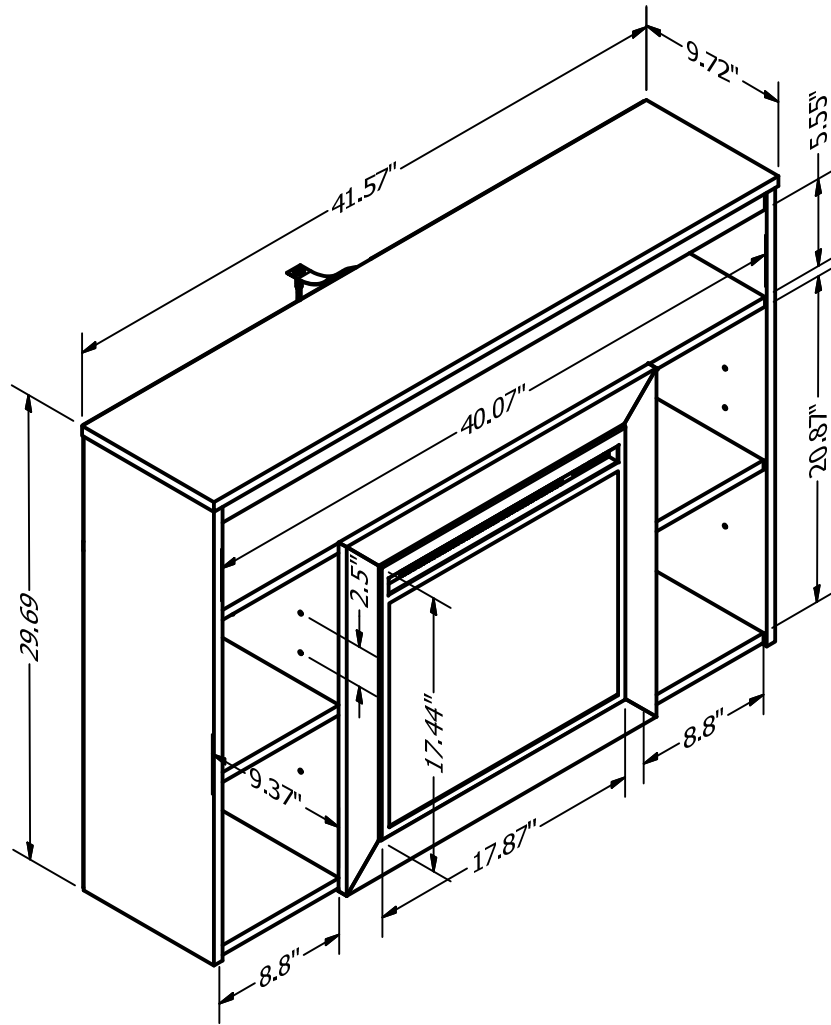

Fireplace Mantel 6723340COM

Wood Breakdown:
PB 80% & MDF 5%
Total storage: 2.0 cubic feet

Overall Product Size:
41.57"W x 9.72"D x 29.69"H
105.6cm W x 24.7cm D x 75.4cm H

Maximum Weight Capacities
Unit Weight: 51 lbs. (23.1 kg)