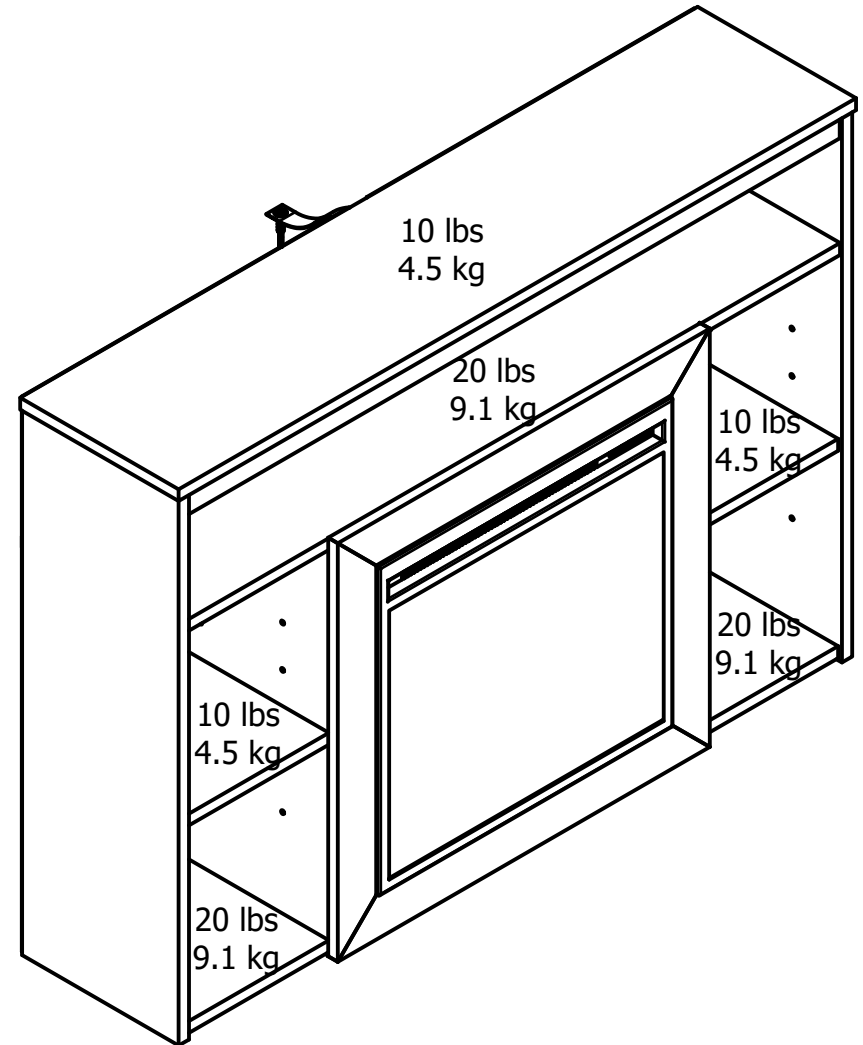

Fireplace Mantel 6723340COM

Wood Breakdown:
PB 80% & MDF 5%
Total storage: 2.0 cubic feet

Overall Product Size:
41.57"W x 9.72"D x 29.69"H
105.6cm W x 24.7cm D x 75.4cm H

Maximum Weight Capacities
Unit Weight: 51 lbs. (23.1 kg)